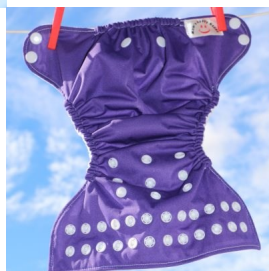

Purple Snap-in-one Nappy

Rating: Not Rated Yet

Price

R 300,00

[Ask a question about this product](#)

Description

This Purple Snap-in-one nappy is made of a PUL outer and Suedecloth inner.

Reviews

There are yet no reviews for this product.